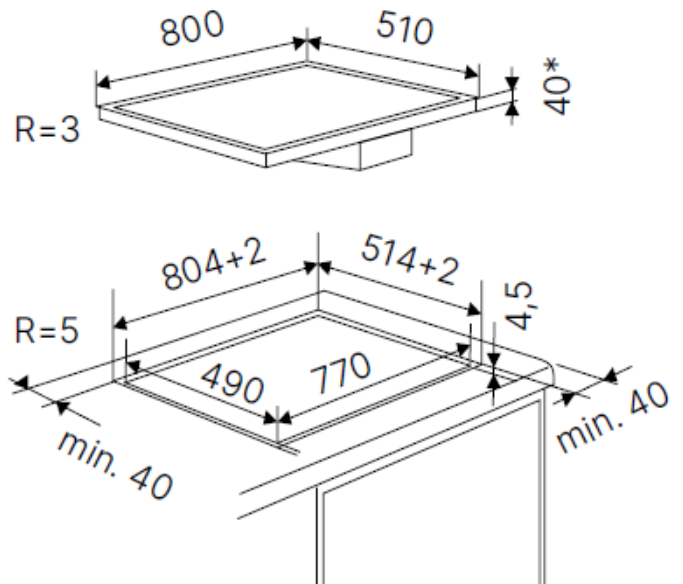

Flush installation

* Installation depth

Flushing of pipe must be done before fittings are installed. Failure to do so voids the warranty.

Follow cleaning instructions and avoid using any harmful chemicals.

All information is for reference only. Installation shall always be based on the specs provided with actual delivered items.

For more info, visit www.kuysen.com