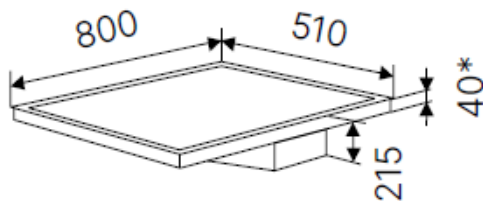

Top mount installation